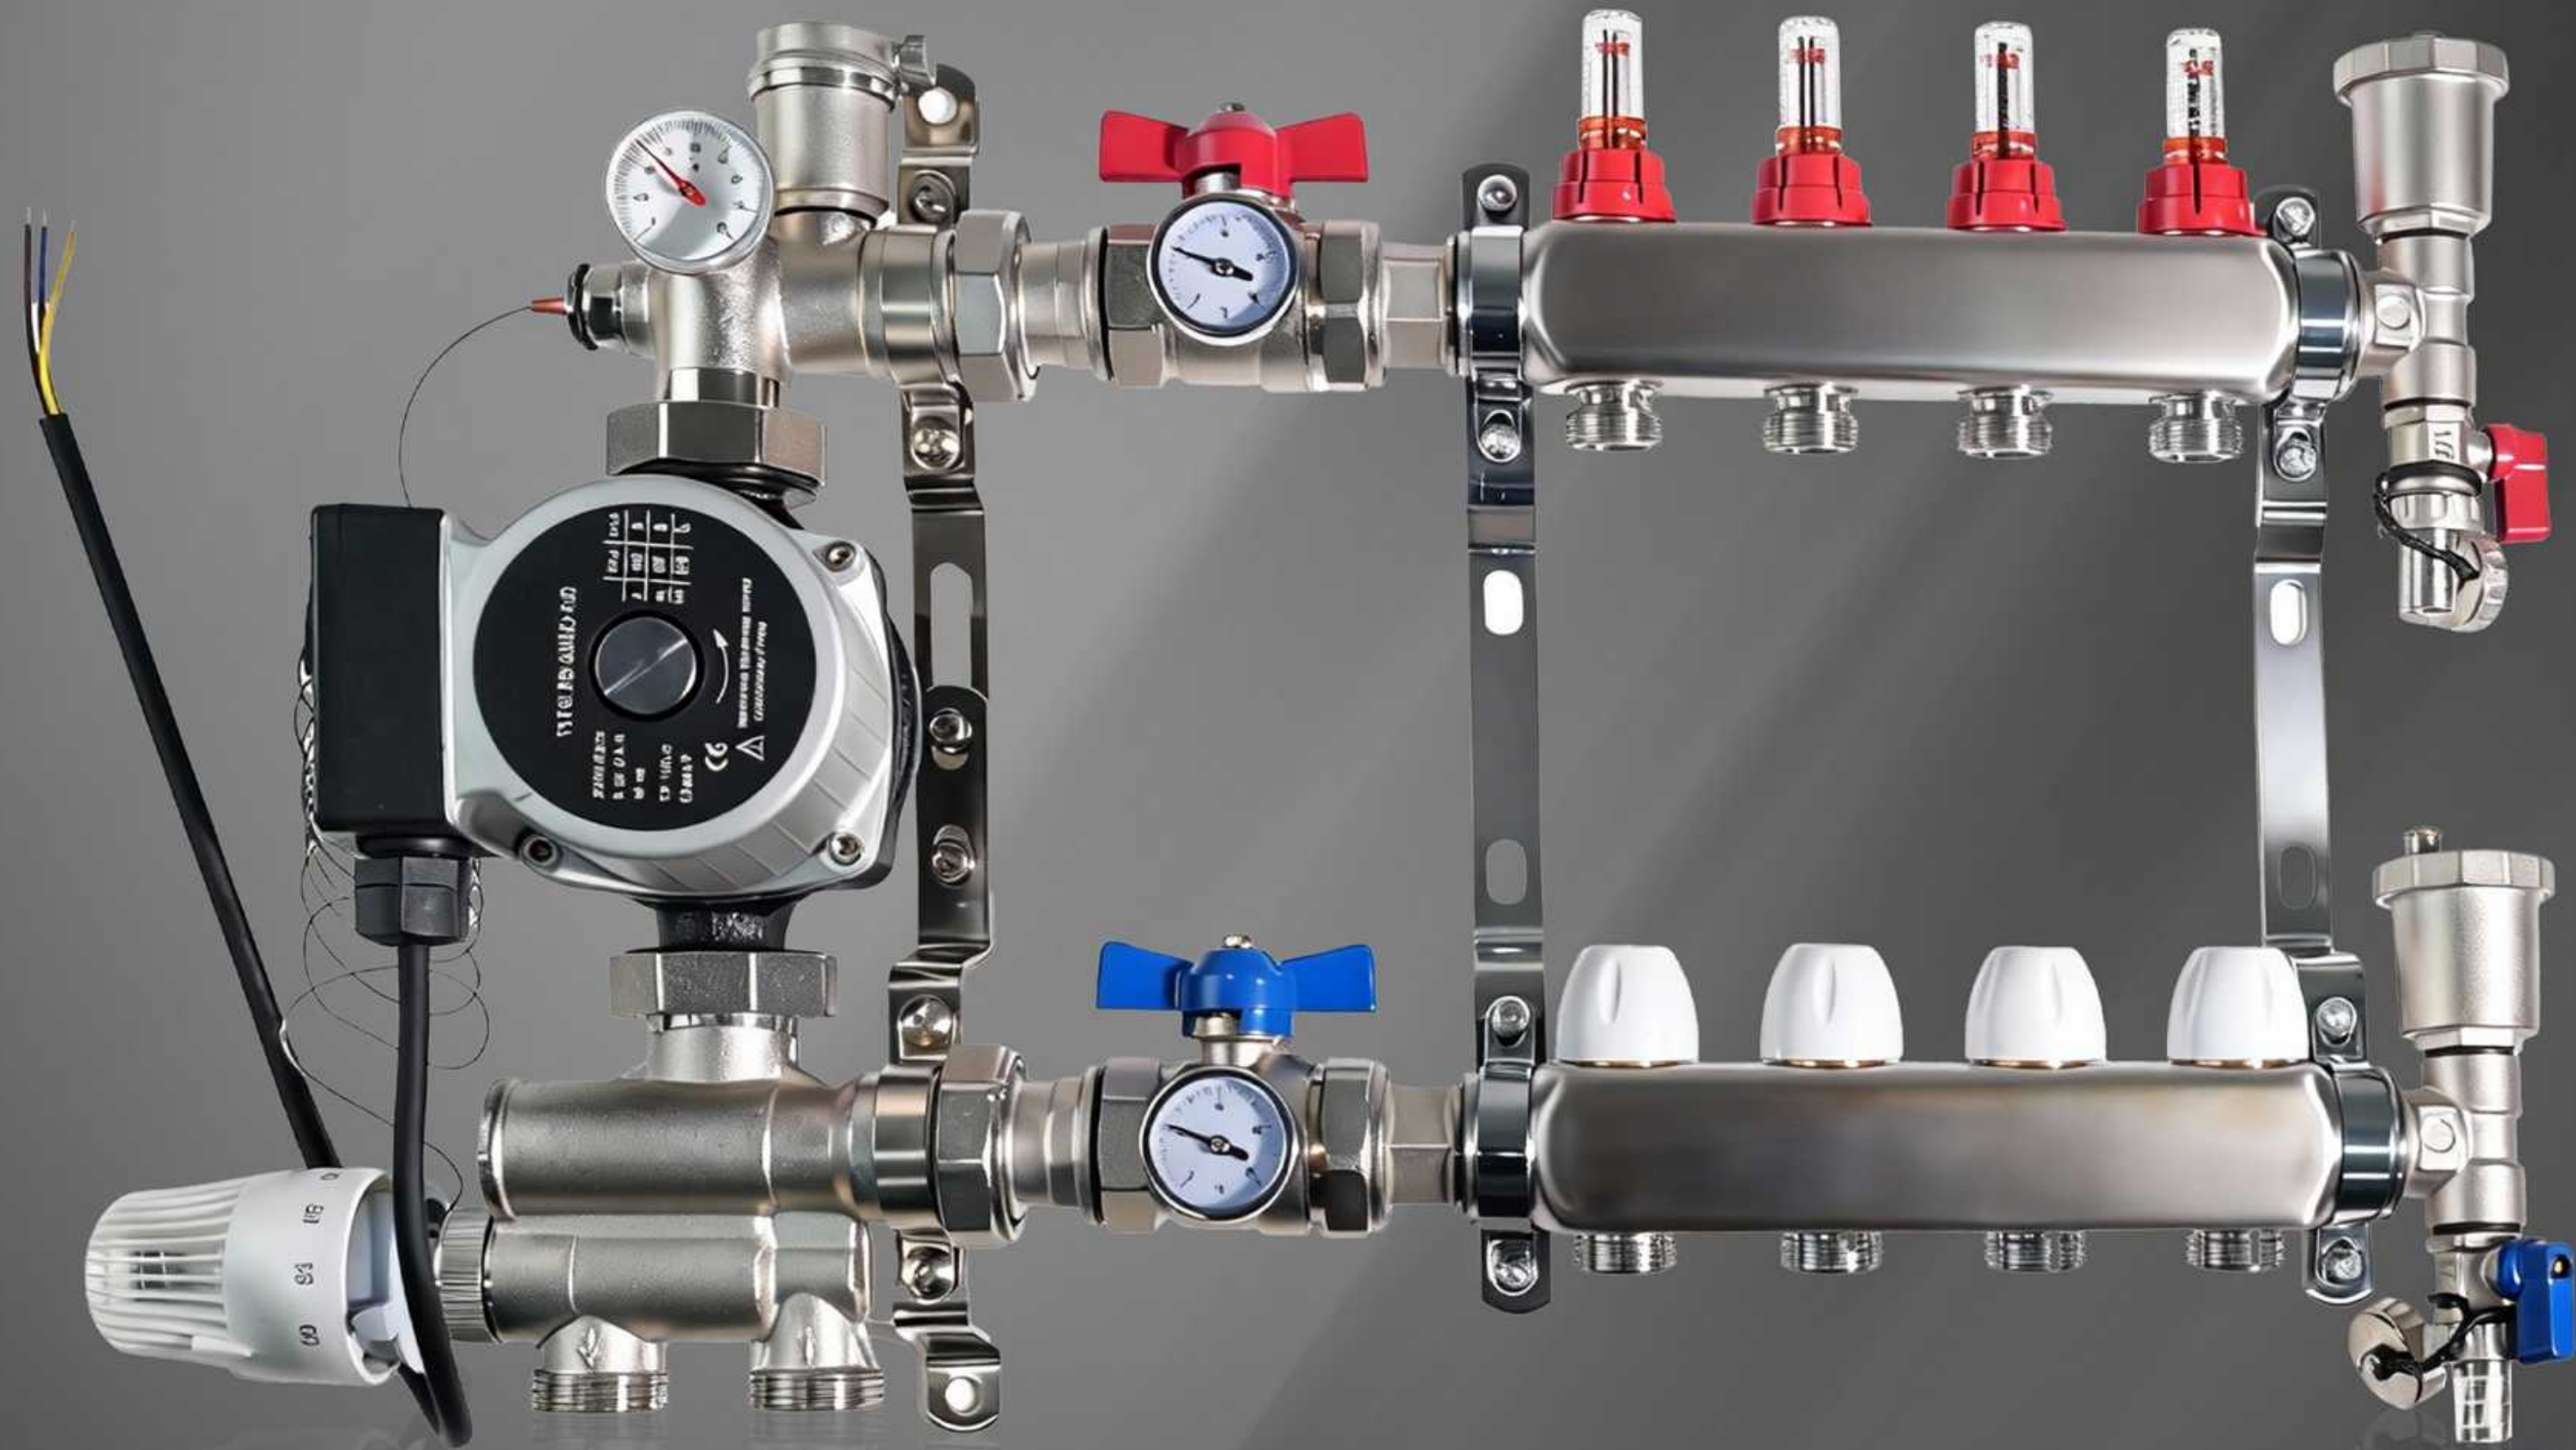

ZTN-01 Series

ZTN-01
Series

HVAC

www.brasspushfit.com

ZTN-01001

ZTN-01002

ZTN-01003

ZTN-01004

ZTN-01005

ZTN-01006

ZTN-01007

ZTN-01008